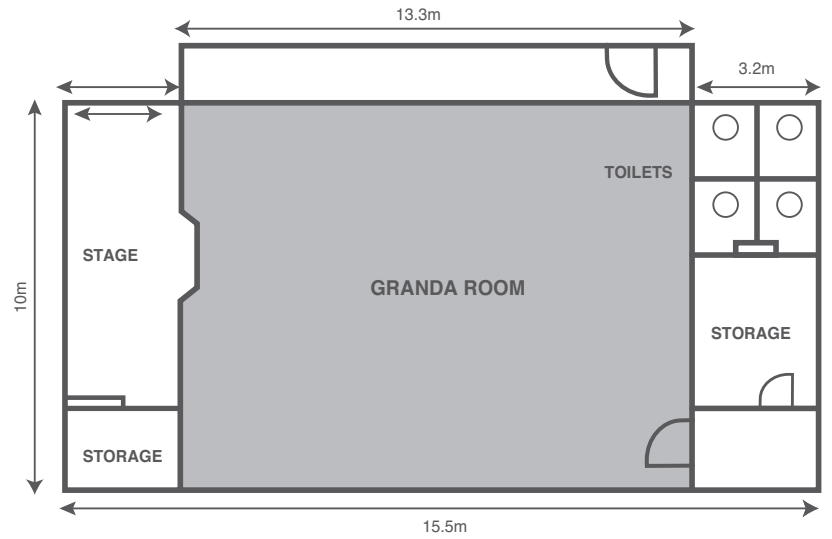

# QUALITY RESORT SIESTA ALBURY

FUNCTION ROOM FLOORPLAN AND CAPACITY

	GRANADA ROOM	SEIRRA ROOM
BANQUET	100	20
CLASSROOM	80	40
U SHAPE	45	30
BOARDROOM	50	35
THEATRE	120	50
COCKTAIL	150	30