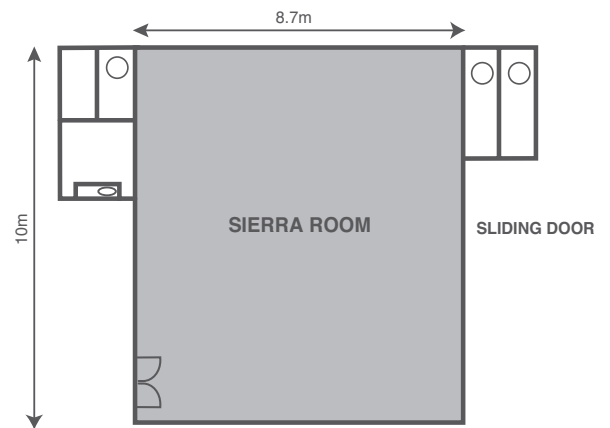

# QUALITY RESORT SIESTA ALBURY

FUNCTION ROOM FLOORPLAN AND CAPACITY

	GRANADA ROOM	SEIRRA ROOM
BANQUET	100	20
CLASSROOM	80	40
U SHAPE	45	30
BOARDROOM	50	35
THEATRE	120	50
COCKTAIL	150	30